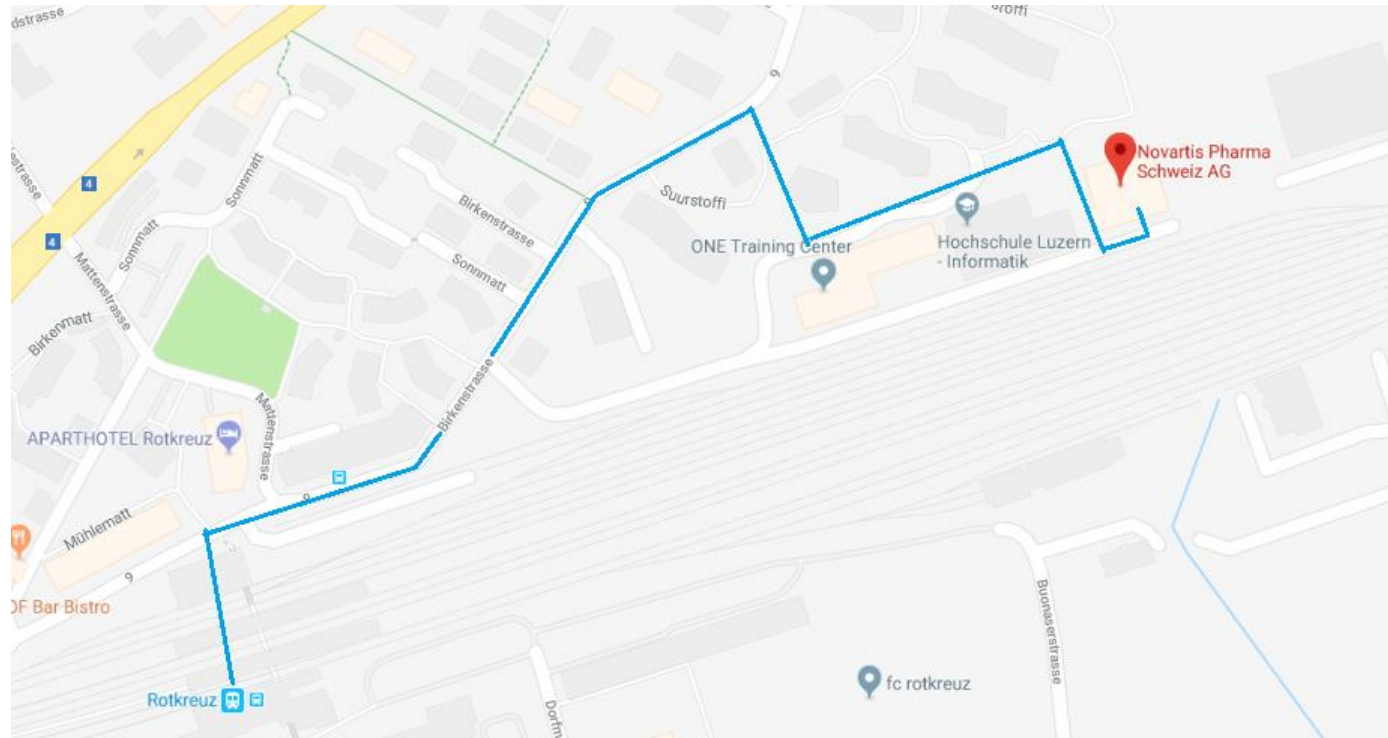

Arrival via public transport

- Take the pedestrian underpass toward the Nord/Industrie exit
- Turn right onto Birkenstrasse and follow Birkenstrasse for about 500 m
- Behind the nursery school (brown wooden building), turn right to enter the property
- Walk between the fountain and the nursery school
- Follow the path and take the first right to go further into the premises
- Follow the path to the Novartis buildingGo around the building to the right to reach the main entrance and reception

Anfahrtsplan Novartis Pharma Schweiz
Suurstoffi 14, 6343 Rotkreuz, Tel: 041 763 71 11

Arrival by car

- Take the Rotkreuz exit toward Hünenberg/Risch
- Bear left at the fork
- At the roundabout, take the first exit toward Rotkreuz/Luzern
- Follow Chamerstrasse for about 100 m
- At the roundabout, take the third exit to Blegistrasse
- Turn right onto Birkenstrasse
- At the “Novartis” sign, turn left and follow the one-way road to the Novartis building (parking garage with visitor parking is directly in front of the Novartis building)
- When leaving the parking garage, follow the one-way road to the left